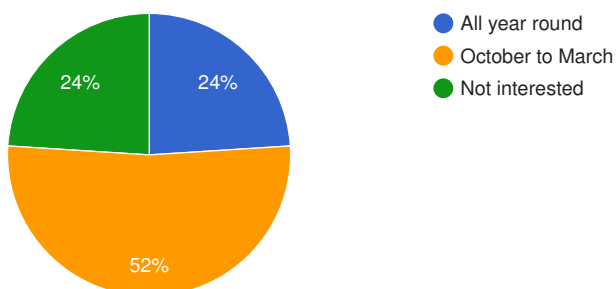

Saturday Coffee Mornings - Questionnaire

In total 25 submissions

The purpose of this questionnaire is to establish the level of interest in having regular Saturday coffee mornings, all answers are anonymous other than if you provide your details in the last question.

Are you a Struan resident?

25 submissions

Have you been to "Coffee in the Classroom Saturday Social" since it started?

25 submissions

Would you like there to be a regular coffee morning on a Saturday?

25 submissions