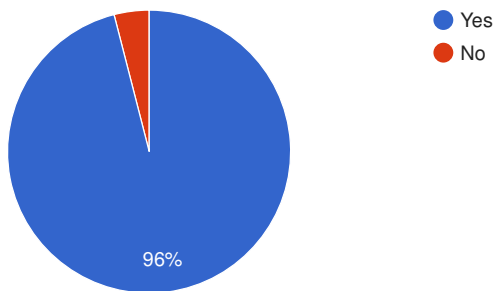

Saturday Coffee Mornings - Questionnaire

In total 25 submissions

The purpose of this questionnaire is to establish the level of interest in having regular Saturday coffee mornings, all answers are anonymous other than if you provide your details in the last question.

Are you a Struan resident?

25 submissions