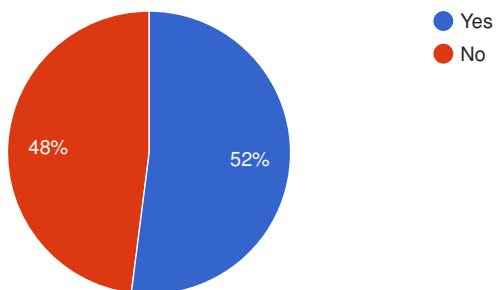

Saturday Coffee Mornings - Questionnaire

In total 25 submissions

The purpose of this questionnaire is to establish the level of interest in having regular Saturday coffee mornings, all answers are anonymous other than if you provide your details in the last question.

Are you a Struan resident?

25 submissions

Have you been to "Coffee in the Classroom Saturday Social" since it started?

25 submissions

Would you like there to be a regular coffee morning on a Saturday?

25 submissions