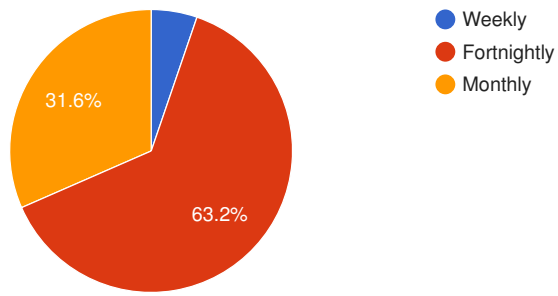

How frequently would you like coffee mornings to take place?

19 submissions